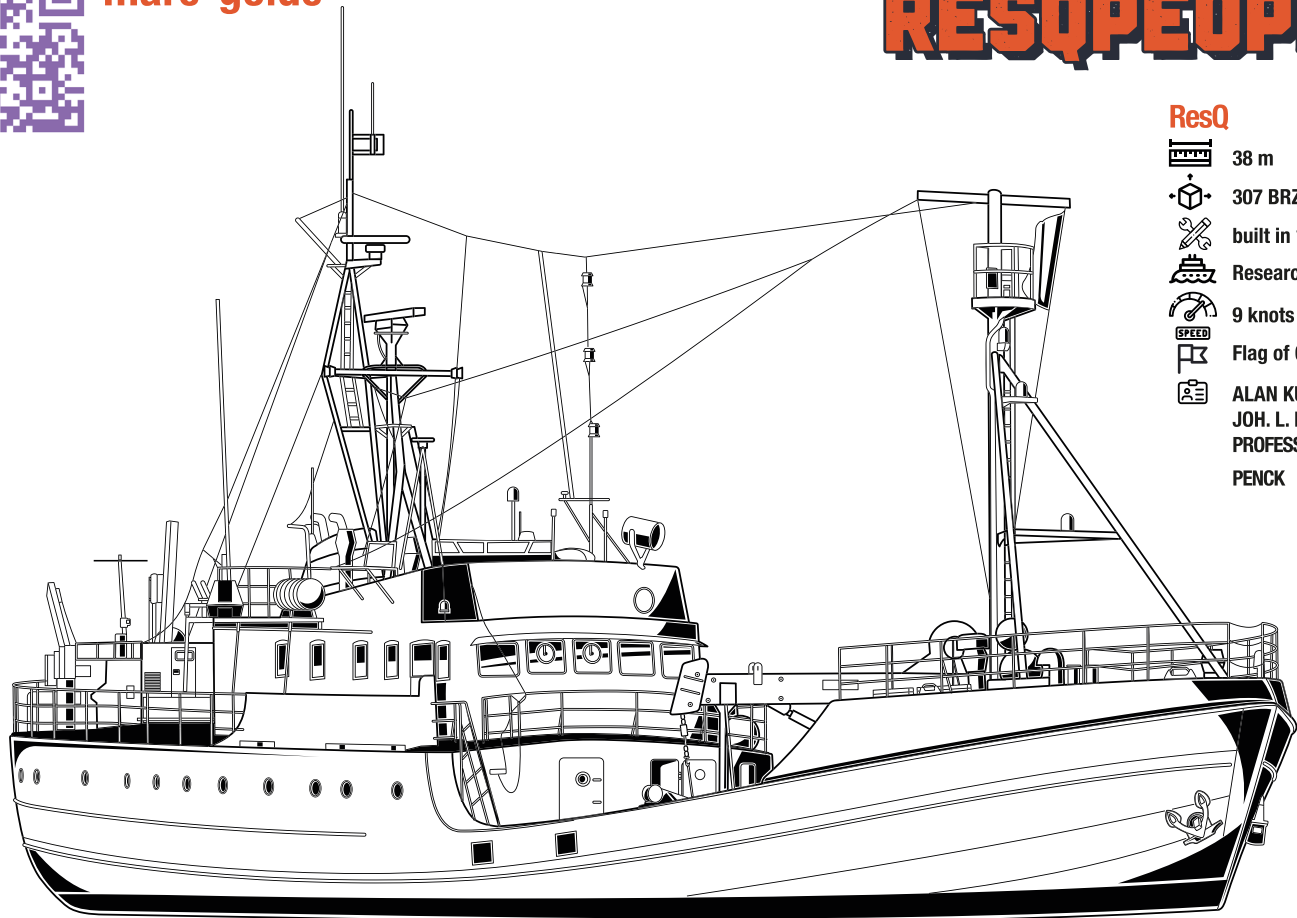

mare-go.de

RESQPEOPLE

ResQ

-  38 m
-  307 BRZ
-  built in 1951
-  Research Vessel
-  9 knots
-  Flag of Germany
-  ALAN KURDI (Sea-Eye),
JOH. L. KRUEGER,
PROFESSOR ALBRECHT
PENCK